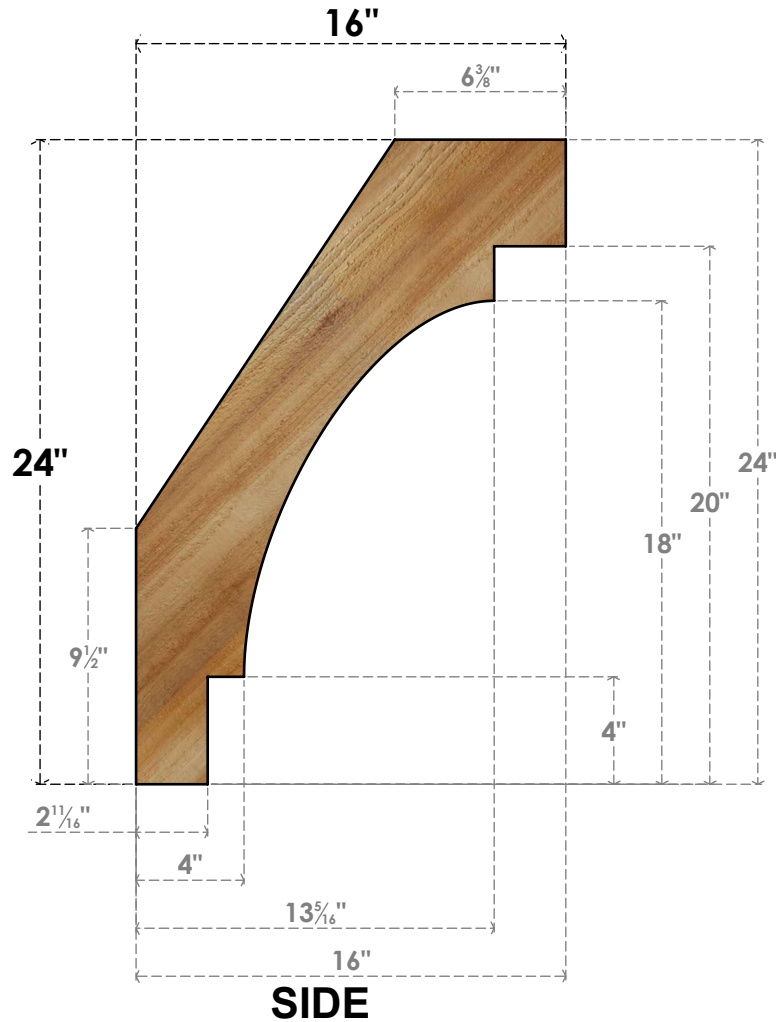

BRC06X16X24MRC00RWR

6"W X 16"D X 24"H MERCED ROUGH SAWN BRACE, WESTERN RED CEDAR

EKENA MILLWORK
 2300 WEST MAIN ST.
 CLARKSVILLE, TX 75426
 TOLL FREE: 866-607-0453
 WWW.EKENAMILLWORK.COM

NOTES

1. INSTALLATION TO BE COMPLETED IN ACCORDANCE WITH MANUFACTURER'S SPECIFICATIONS.
2. DRAWING MAY NOT BE TO SCALE
3. THIS DRAWING IS INTENDED FOR DESIGN AND PLANNING PURPOSES ONLY.
4. ALL INFORMATION CONTAINED HEREIN WAS CURRENT AT THE TIME OF DEVELOPMENT BUT MUST BE REVIEWED AND APPROVED BY THE PRODUCT MANUFACTURER TO BE CONSIDERED ACCURATE.
5. PRODUCTS ARE NOT KILN DRIED. THIS ITEM IS UNIQUE AND WILL CONTAIN THE NATURAL VARIATIONS THAT THE WOOD SPECIES OFFERS. THIS MAY RESULT IN VARIATIONS UP TO 1/4"